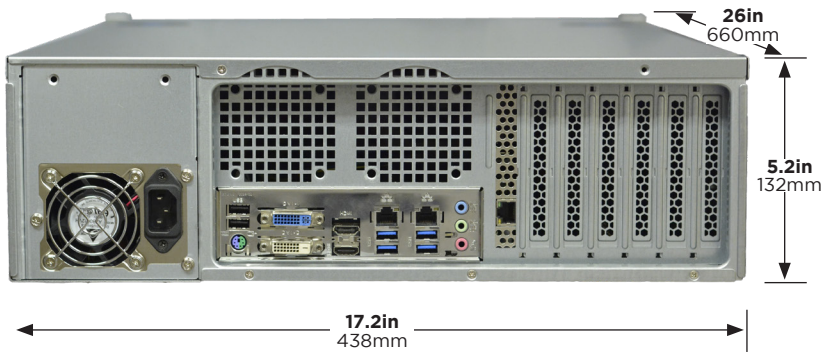

BACK

ACCESSORIES / UPGRADES

HARDWARE	
OE-ZGBNIC	Intel network adapter upgrade - add third 10/100/1000 NIC
OE-ZGBDUALNIC	Dual gigabit network adapter expansion with teaming support
OE-ZSSDUPG	60GB Solid State Drive upgrade
OE-ZRD1SSDUPG	RAID 1, Dual 60GB Solid State Drive upgrade
OE-ZDRPSU820	820W dual redundant power supply
OE-ZSER1P	Single port serial adapter
OE-ZSER2P	Dual port serial adapter
OE-ZSER8P	Eight port serial adapter
OE-ZPERFUP	System Performance Upgrade - Includes faster CPU and increased memory
SOFTWARE	
OE-ZUPNVRx	NVR software upgrade, up to 64 channels total

23221 E Knox Ave
Liberty Lake, WA 99019
1.888.542.1103

32449AG

©2018 OpenEye. All Rights Reserved. Information contained in this document is subject to change without prior notice. OpenEye does its best to provide accurate information but cannot be held responsible for typos or mistakes.