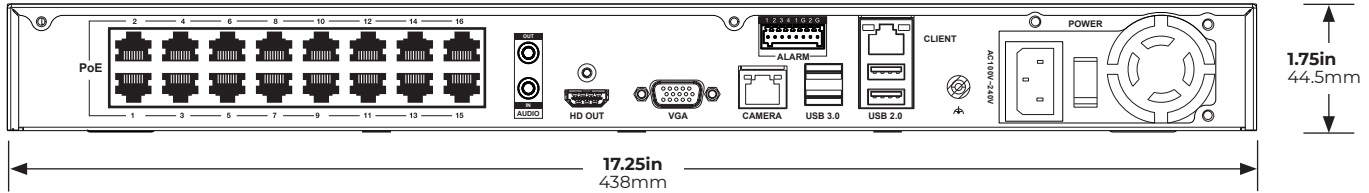

TECHNICAL SPECIFICATIONS

	OE-MEX08	OE-MEX16
RECORDING		
Max IP Channels	24	
Built-In PoE Ports	8	16
Max Recording Rate	100Mbps	
Audio Support	IP Camera Audio (dependent on camera)	
CONNECTIONS		
Video Outputs	1 x HDMI® or VGA	
Maximum Display Resolution	4K (HDMI®) / 1080P (VGA)	
Network Port 1	Dedicated Intel®GBE for Client Network	
Network Port 2	Dedicated Intel®GBE for Camera Network	
Alarm Sensor Inputs	4 x Form A contacts	
Digital Relay Outputs	2 x Form A contacts	
USB Ports	Front: 2 x USB 2.0 Rear: 2 x USB 2.0 / 2 x USB 3.0	
SOFTWARE		
Operating System	Linux	
Video Signal Loss Detection	Yes	
Motion Detection	Server Side (Adjustable Sensitivity, Custom Grid)	
Remote Operation	Command Station (desktop VMS client) / Thin (web) Client / Mobile Apps	
User Management	Local or web based user permissions and account management	
Recording Mode	Continuous / Motion / Continuous + Motion	
Playback Search	Multi-channel playback / Calendar / Timeline / Thumbnail	
Clip Backup	Cloud / USB	
Digital Signature Support	Yes	
GENERAL		
Keyboard and Mouse	Included	
Internal Power Supply	290W (100V-240V Auto Switching) / 989.52BTU/hr	
Max Power Consumption	195W / 665.37BTU/hr	
PoE Switch Load	150W (max 25W per port)	
Operating Temperature	Max Temperature: 104°F (40 °C)	
RECORDER		
OS Drive Configuration	Dedicated Solid State Drive	
Max Storage Configuration	20TB	
Dimensions	W: 17.25 x H: 1.75 x D: 13.5in (438 x 44 x 343mm)	
Unit Weight	20lbs (9.07kg)	
Rack Mount	Installation Kit included	
Certification	UL Certified	
Country of Origin	China	

DIMENSIONS

OE-MEX08

OE-MEX16

MODELS

OE-MEX08xx

8 channel PoE recorder

OE-MEX16xx

16 channel PoE recorder