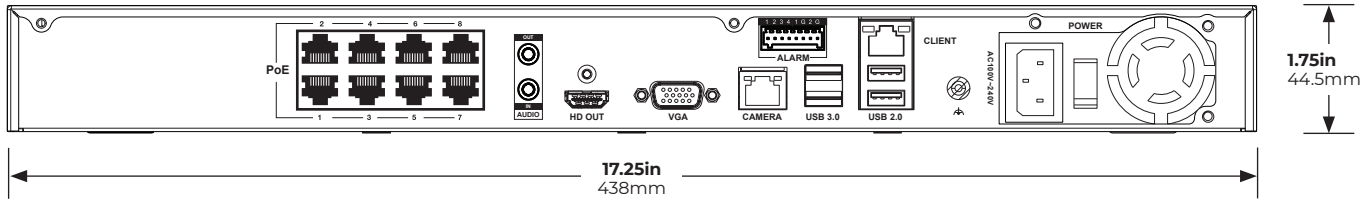

DIMENSIONS

OE-MEX08

OE-MEX16