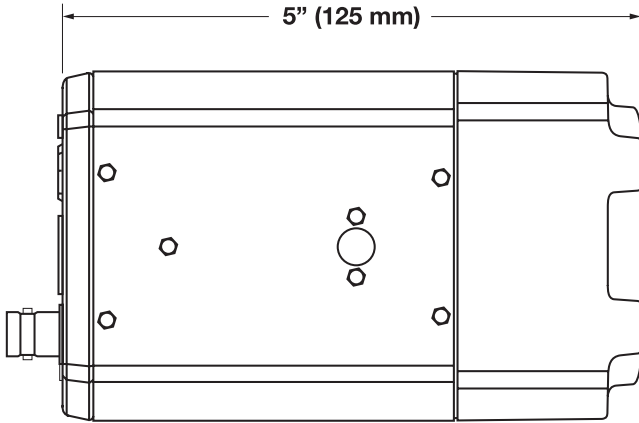

650-SERIES - 5 MEGAPIXEL IP BOX CAMERA

SYSTEM IMAGES

BOTTOM VIEW