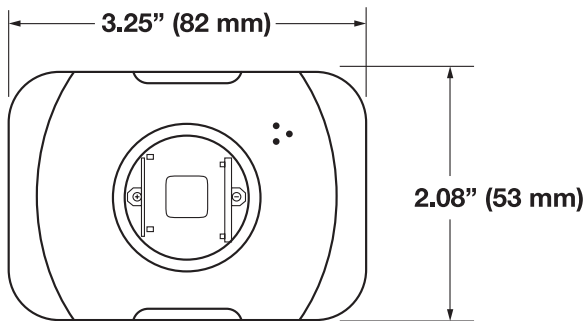

650-SERIES - 5 MEGAPIXEL IP BOX CAMERA

CAMERA SPECIFICATIONS

CAMERA SPECIFICATIONS	
	CM-650
Image Sensor	1/2.5" Progressive CMOS
IP Rating	N/A
Type / Format	H.264 / MJPEG
Wide Dynamic Range	Digital WDR
Minimum Illumination	Color: 0.2 Lux @ F1.2 (50 IRE) B&W: 0.02 Lux @ F1.2 (50 IRE)
Day / Night	Yes (True Day Night)
Resolution	10 IPS @ 2592 X 1944 (5MP), 15 IPS @ 1080p [1920 x 1280 / 2MP], 30IPS @ 1280 X 1024 (1.3MP), 30 IPS @ 720p [1280 x 720 / 1MP], 30 IPS @ D1 [720 x 480], 30 IPS @ CIF [352 x 240]
Service Monitor Jack	BNC
S/N Ratio	>50dB
Focal Length	C/CS Lens Mount
Iris Control	DC Auto Iris Control Available
Video Output	1.0 Vp-p / 75Ω, BNC
White Balance	Manual / ATW / Auto
AWB Range	Auto: 2700K~7800K
Backlight Compensation	On / Off
Auto Gain Control	Auto / Manual
Operating Temperature	14°F ~ 122°F (-20°C ~ 50°C)
Heater	No
Power Consumption	4W
Rated Amperage	0.334A @ 12vDC / 0.084A @ PoE
Input Voltage	12vDC / PoE
Weight	0.73 lbs. (330 g)
Dimensions	Length: 4.9" (125 mm) Width: 3.2" (82 mm) Height: 2" (52 mm) [w/o lens]
Housing / Dome Cover	Black / White

IP SPECIFICATIONS

Quad Streaming	H.264 + H.264, H.264 + MJPEG
Audio In	1
Audio Out	1
Alarm Inputs	1
Relay Outputs	1
User Accounts	20

650-SERIES - 5 MEGAPIXEL IP BOX CAMERA

SYSTEM IMAGES

BOTTOM VIEW

FRONT VIEW

ACCESSORIES / UPGRADES

OE-CAL4513CS	4.5~13 mm lens, Man iris, CS
CA-LENSP1648M	16~48 mm Manual Iris Lens
CA-LENSP3910A	3.9~10 mm Auto-Iris Lens