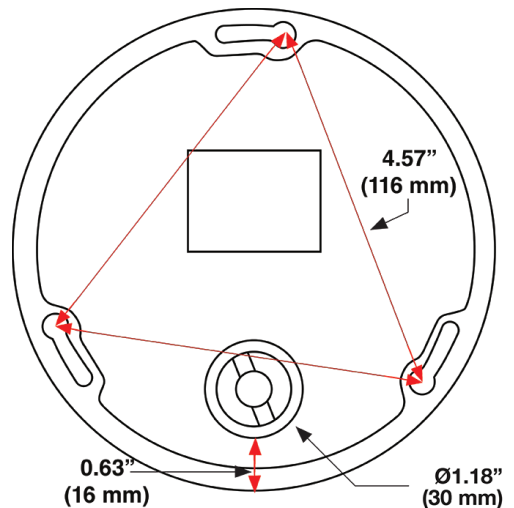

SPECIFICATIONS

CAMERA	
Part Number	OE-C97512
Maximum Resolution	12MP
Image Sensor	1/1.7" progressive scan, CMOS
Video Compression	H.264, MJPEG
Frame Rate	15 IPS @ H.264 12MP Fisheye Main Stream 15 IPS @ H.264 3MP Fisheye Sub Stream 25 IPS @ H.264 6MP Panorama 15 IPS @ H.264 12MP Panorama
ONVIF	Profile T / S
Streaming	Dual streams
Streaming (SW Dewarping)	Up to 2 simultaneous streams
Day / Night	True Day / Night
Wide Dynamic Range	Digital Wide Dynamic Range
Lens	1.8mm focal length
Horizontal Field of View	176.8° full resolution
Minimum Illumination @ 30IRE	Color: 0.05 lux, B&W: 0.0 lux
White Balance	Manual / AWB / ATW / One Push
AWB Range	2700K ~ 7800K
Backlight Compensation	2500K ~ 10000K
Auto Gain Control	Yes

ENVIRONMENTAL	
IP Rating	IP66 Outdoor
Operational Temperature	-31 ~ 140 °F (-35 ~ 60 °C)
UL Listed Product	Yes

POWER	
Power Consumption	9.6W Max
Input Voltage	12vDC / PoE

PHYSICAL	
IR Range	Up to 10M (33 feet)
Audio I/O	Stereo phone jack, Ø 3.5mm
MicroSD Card Slot	SDXC 128GB support
Camera Weight	1.1lb (0.5kg)
Dimensions	Ø: 5.87 x H: 2.17" (Ø: 149 x H: 55mm)
Housing / Dome Cover	Metal / Plastic
Country of Origin	China

DIMENSIONS

CONNECTIONS

Cable Connections		
RJ-45	1	Data Connection
Audio I/O	2	Audio In
		Audio Out

ACCESSORIES

45° Angled Wall Mount
OE-CA79AWM

Mounting Plate
OE-CA79TP

Dome Junction Box
OE-CA79JB

Wall Mount
OE-CA79WM