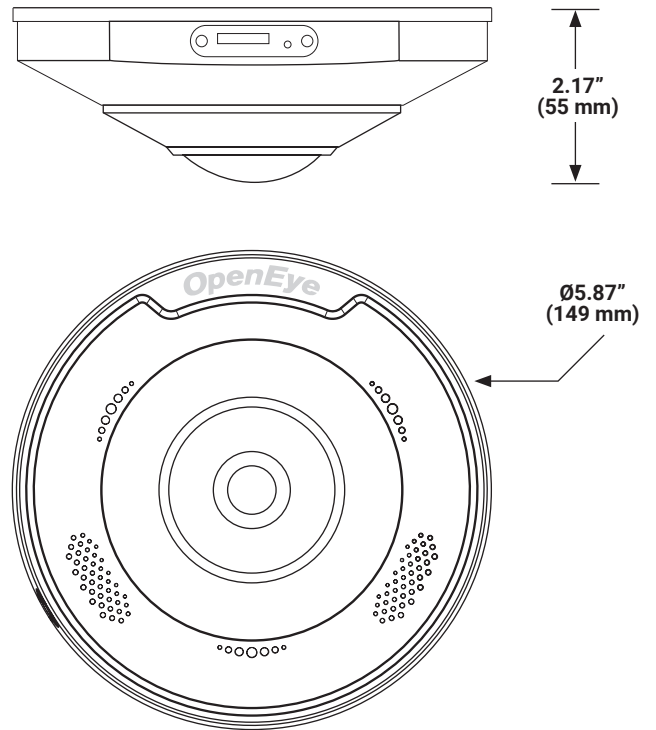

SPECIFICATIONS

CAMERA	
Part Number	OE-C97512
Maximum Resolution	12MP
Image Sensor	1/1.7" progressive scan, CMOS
Video Compression	H.264, MJPEG
Frame Rate	15 IPS @ H.264 12MP Fisheye Main Stream 15 IPS @ H.264 3MP Fisheye Sub Stream 25 IPS @ H.264 6MP Panorama 15 IPS @ H.264 12MP Panorama
ONVIF	Profile T / S
Streaming	Dual streams
Streaming (SW Dewarping)	Up to 2 simultaneous streams
Day / Night	True Day / Night
Wide Dynamic Range	Digital Wide Dynamic Range
Lens	1.8mm focal length
Horizontal Field of View	176.8° full resolution
Minimum Illumination @ 30IRE	Color: 0.05 lux, B&W: 0.0 lux
White Balance	Manual / AWB / ATW / One Push
AWB Range	2700K ~ 7800K
Backlight Compensation	2500K ~ 10000K
Auto Gain Control	Yes

ENVIRONMENTAL	
IP Rating	IP66 Outdoor
Operational Temperature	-31 ~ 140 °F (-35 ~ 60 °C)
UL Listed Product	Yes

POWER	
Power Consumption	9.6W Max
Input Voltage	12vDC / PoE

PHYSICAL	
IR Range	Up to 10M (33 feet)
Audio I/O	Stereo phone jack, Ø 3.5mm
MicroSD Card Slot	SDXC 128GB support
Camera Weight	1.1lb (0.5kg)
Dimensions	Ø: 5.87 x H: 2.17" (Ø: 149 x H: 55mm)
Housing / Dome Cover	Metal / Plastic
Country of Origin	China

DIMENSIONS

CONNECTIONS

Cable Connections		
RJ-45	1	Data Connection
Audio I/O	2	Audio In
		Audio Out

ACCESSORIES

45° Angled Wall Mount
OE-CA79AWM

Mounting Plate
OE-CA79TP

Dome Junction Box
OE-CA79JB

Wall Mount
OE-CA79WM