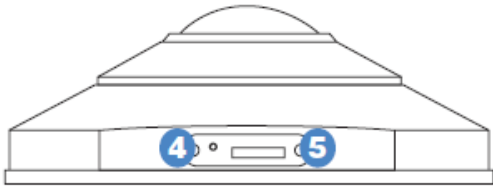

LINE DRAWINGS

DIMENSIONS

CONNECTIONS

OE-C97512		
Cover release	1	To access mounting holes, reset, and microSD slot
Built-In microphones	2	Audio In
Speaker	3	Audio Out
Reset button (Under Cover)	4	Press and hold this button for 20 seconds within 5 minutes of power cycling to reset the camera to factory defaults
microSD slot (Under Cover)	5	Insert microSD card to store video and images