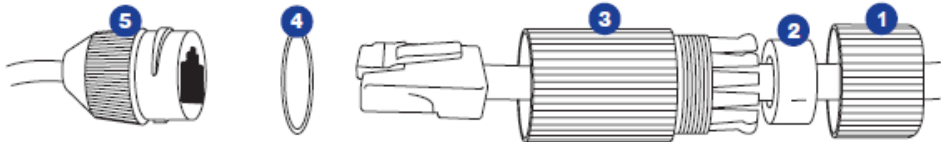

Waterproof Cable

1	Thread lock cap	4	Rubber "O" ring
2	Rubber plug	5	Camera cable
3	RJ45 enclosure