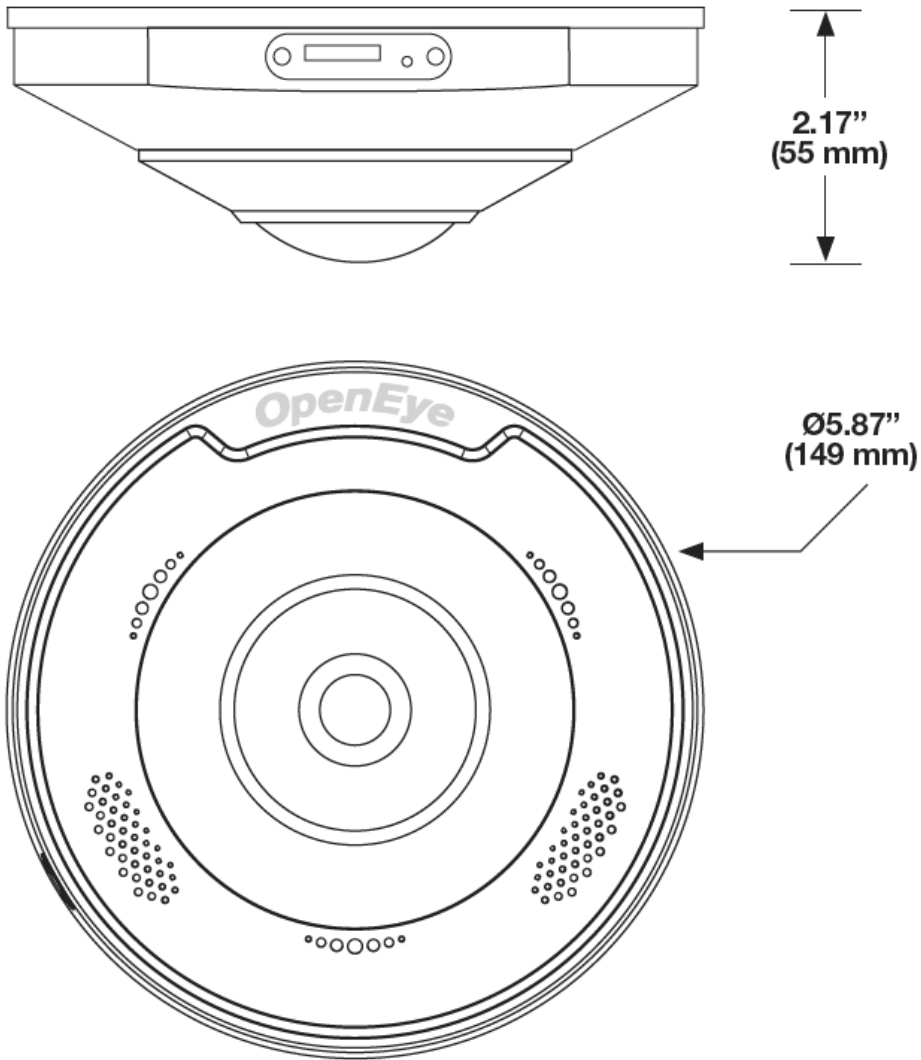

LINE DRAWINGS

DIMENSIONS

CONNECTIONS

OE-C97512		
Cover release	1	To access mounting holes, reset, and microSD slot
Built-In microphones	2	Audio In
Speaker	3	Audio Out
Reset button (Under Cover)	4	Press and hold this button for 20 seconds within 5 minutes of power cycling to reset the camera to factory defaults
microSD slot (Under Cover)	5	Insert microSD card to store video and images