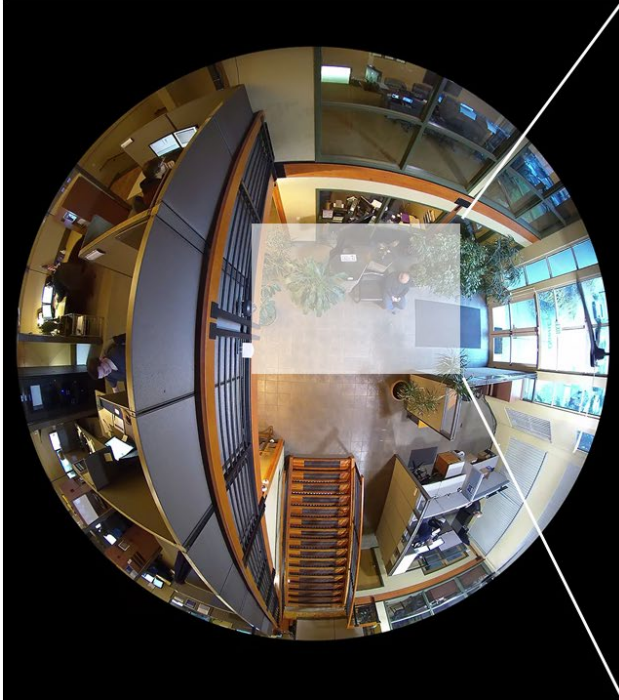

IMAGE COMPARISON

The OE-97512 delivers twice the resolution of the OE-C9716/9616

The information contained in this document may be privileged, confidential and protected from disclosure. This information is subject to change without prior notice. OpenEye does its best to provide accurate information but cannot be held responsible for typos or mistakes.