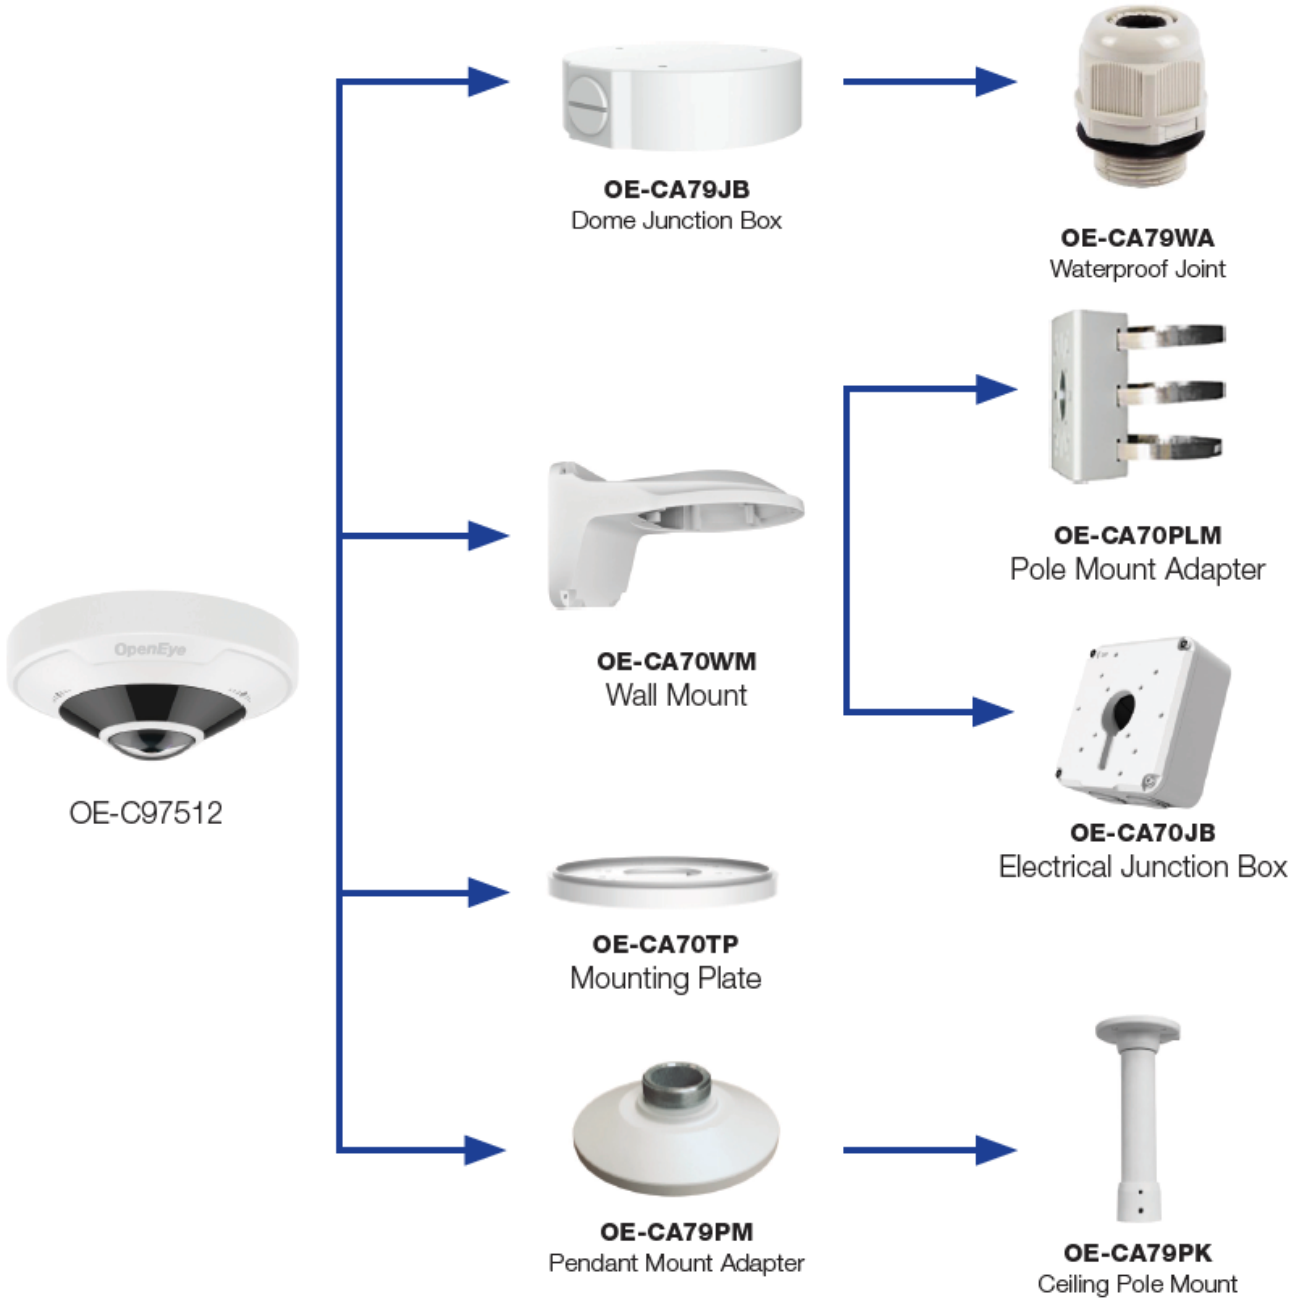

ACCESSORIES

The information contained in this document may be privileged, confidential and protected from disclosure. This information is subject to change without prior notice. OpenEye does its best to provide accurate information but cannot be held responsible for typos or mistakes.