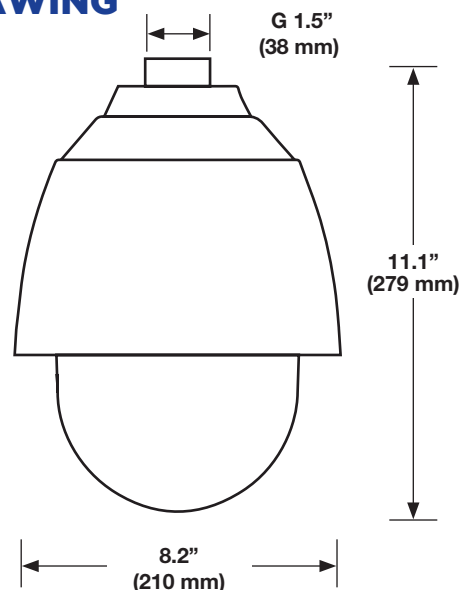

SPECIFICATIONS

CAMERA	
Part Number	OE-C8213
Maximum Resolution	3MP (2048x1536)
Image Sensor	Sony 3M - 1/2.8" Progressive CMOS
Video Compression	MJPEG / H.264+ / H.265
Frame Rate	30 IPS @ 3M H.264+
ONVIF	Profile T / S / G
Streaming	Up to 4 simultaneous streams
Browser Support	Internet Explorer / Edge / Chrome / Firefox / Safari
Day / Night	True Day / Night
Wide Dynamic Range	True WDR On / Off
Lens	4.3 ~ 170 mm 30x Zoom Lens
Horizontal Field of View	Wide: 62° Tele: 2°
Min. Illumination @ 50IRE	Color: 0.04 lux, B&W: 0.002 lux @ F1.6
White Balance	Auto / Manual / ATW / One Push
Auto White Balance Range	2700K ~ 7800K
Backlight Compensation	2500K ~ 10000K
Auto Gain Control	Yes

ENVIRONMENTAL	
IP Rating	IP66 Outdoor
IK Rating	IK10
Operational Temperature	-40 ~ 122°F (-40 ~ 50 °C)
Heater (Cold Start)	w/heater: -40 ~ 122 °F (-40 ~ 50 °C)

POWER	
Power Consumption	25.4W (w/Heater)
Input Voltage	802.3at PoE+ (30W) / 12vDC 2.12A / 24vAC ± 10%
PoE Class	4

PHYSICAL	
Analog Output	1.0 Vp-p / 75 Ω, BNC
Audio In / Out	Stereo phone jack, Ø 3.5 mm
Alarm In / Out	Input: 4 Sets / 5V 10kΩ pull up Output: 2 Set / Relay output, max. 2A DC 30V / 0.5A AC 125V
MicroSD Card Slot	SD/SDHC/SDXC 128GB support
Camera Weight	6.39 lbs (2.9 kg)
Dimensions	Ø 8.2in (210mm) H: 11.1in (279mm) w/ sunshield
Housing / Dome Cover	Plastic and Metal Housing
Tilt / Rotation	Tilt: 10° ~ 90° / Pan: 360° Endless
Country of Origin	Taiwan

PTZ SPECS	
Control Type	PTZ control via network only
Zoom Factor	30x
Presets	256
Preset Accuracy	±.0225°
Preset Speed	5° ~ 400° / second
Pattern	8
Tour (Group)	8
Auto Scan	4
Privacy Mask	20
Home Function	Preset, Pattern, Tour, Auto-scan
Auto Flip	Image / Mechanical
Focus Mode	Auto / Manual

CONNECTIONS