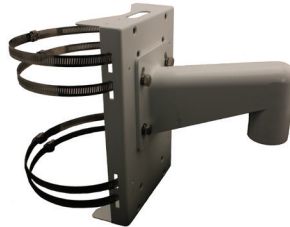

DRAWING

ACCESSORIES

OE-C8213

OE-CA821TMA
Threaded Mount
Adapter

OE-CA510W
7.25" Wall Mount

or

OE-CA510WL
13.5" Wall Mount

OE-CALPS
Short Arm Pole Mount Kit

or

OE-CALPL
Long Arm Pole Mount Kit

OE-CALCS
Short Arm Corner Mount Kit

or

OE-CALCL
Long Arm Corner Mount Kit

OE-CA510P25
(10" Ceiling Pole Mount)

or

OE-CA510P50
(20" Ceiling Pole Mount)