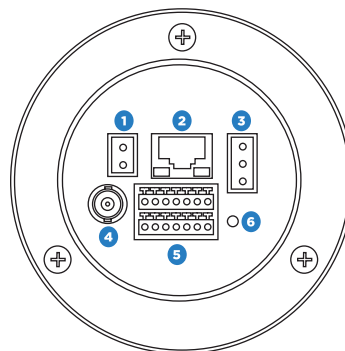

ENVIRONMENTAL	
IP Rating	IP66 Outdoor
IK Rating	IK10
Operational Temperature	-40 ~ 122°F (-40 ~ 50 °C)
Heater (Cold Start)	w/heater: -40 ~ 122 °F (-40 ~ 50 °C)

POWER	
Power Consumption	25.4W (w/Heater)
Input Voltage	802.3at PoE+ (30W) / 12vDC 2.12A / 24vAC ± 10%
PoE Class	4

PHYSICAL	
Analog Output	1.0 Vp-p / 75 Ω, BNC
Audio In / Out	Stereo phone jack, Ø 3.5 mm
Alarm In / Out	Input: 4 Sets / 5V 10kΩ pull up Output: 2 Set / Relay output, max. 2A DC 30V / 0.5A AC 125V
MicroSD Card Slot	SD/SDHC/SDXC 128GB support
Camera Weight	6.39 lbs (2.9 kg)
Dimensions	Ø 8.2in (210mm) H: 11.1in (279mm) w/ sunshield
Housing / Dome Cover	Plastic and Metal Housing
Tilt / Rotation	Tilt: 10° ~ 90° / Pan: 360° Endless
Country of Origin	Taiwan

PTZ SPECS	
Control Type	PTZ control via network only
Zoom Factor	30x
Presets	256
Preset Accuracy	±.0225°
Preset Speed	5° ~ 400° / second
Pattern	8
Tour (Group)	8
Auto Scan	4
Privacy Mask	20
Home Function	Preset, Pattern, Tour, Auto-scan
Auto Flip	Image / Mechanical
Focus Mode	Auto / Manual

CONNECTIONS