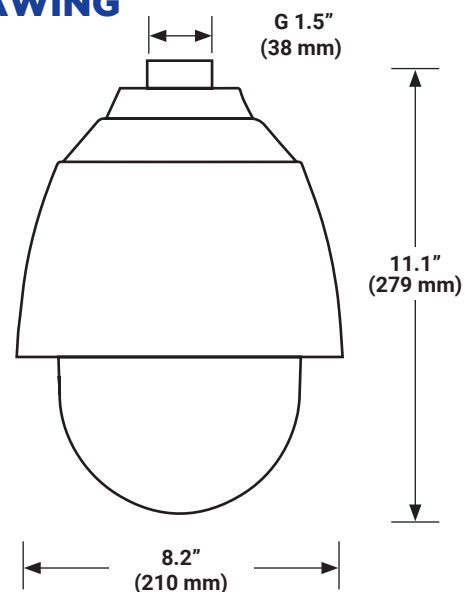

SPECIFICATIONS

CAMERA	
Part Number	OE-C8213
Maximum Resolution	3MP (2048x1536)
Image Sensor	Sony 3M - 1/2.8" Progressive CMOS
Video Compression	MJPEG / H.264+ / H.265
Frame Rate	30 IPS @ 3M H.264+
ONVIF	Profile T / S / G
Streaming	Up to 4 simultaneous streams
Browser Support	Internet Explorer / Edge / Chrome / Firefox / Safari
Day / Night	True Day / Night
Wide Dynamic Range	True WDR On / Off
Lens	4.3 ~ 170 mm 30x Zoom Lens
Horizontal Field of View	Wide: 62° Tele: 2°
Min. Illumination @ 50IRE	Color: 0.04 lux, B&W: 0.002 lux @ F1.6
White Balance	Auto / Manual / ATW / One Push
Auto White Balance Range	2700K ~ 7800K
Backlight Compensation	2500K ~ 10000K
Auto Gain Control	Yes

ENVIRONMENTAL	
IP Rating	IP66 Outdoor
IK Rating	IK10
Operational Temperature	-40 ~ 122°F (-40 ~ 50 °C)
Heater (Cold Start)	w/heater: -40 ~ 122 °F (-40 ~ 50 °C)

POWER	
Power Consumption	25.4W (w/Heater)
Input Voltage	802.3at PoE+ (30W) / 12VDC 2.12A / 24vAC ± 10%
PoE Class	4

PHYSICAL	
Analog Output	1.0 Vp-p / 75 Ω, BNC
Audio In / Out	Stereo phone jack, Ø 3.5 mm
Alarm In / Out	Input: 4 Sets / 5V 10kΩ pull up Output: 2 Set / Relay output, max. 2A DC 30V / 0.5A AC 125V
MicroSD Card Slot	SD/SDHC/SDXC 128GB support
Camera Weight	6.39 lbs (2.9 kg)
Dimensions	Ø 8.2in (210mm) H: 11.1in (279mm) w/ sunshield
Housing / Dome Cover	Plastic and Metal Housing
Tilt / Rotation	Tilt: 10° ~ 90° / Pan: 360° Endless
Country of Origin	Taiwan

PTZ SPECS	
Control Type	PTZ control via network only
Zoom Factor	30x
Presets	256
Preset Accuracy	±0.0225°
Preset Speed	5° ~ 400° / second
Pattern	8
Tour (Group)	8
Auto Scan	4
Privacy Mask	20
Home Function	Preset, Pattern, Tour, Auto-scan
Auto Flip	Image / Mechanical
Focus Mode	Auto / Manual

CONNECTIONS