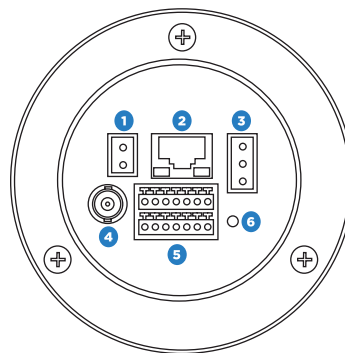

ENVIRONMENTAL	
IP Rating	IP66 Outdoor
IK Rating	IK10
Operational Temperature	-40 ~ 122°F (-40 ~ 50 °C)
Heater (Cold Start)	w/heater: -40 ~ 122 °F (-40 ~ 50 °C)

POWER	
Power Consumption	25.4W (w/Heater)
Input Voltage	802.3at PoE+ (30W) / 12VDC 2.12A / 24vAC ± 10%
PoE Class	4

PHYSICAL	
Analog Output	1.0 Vp-p / 75 Ω, BNC
Audio In / Out	Stereo phone jack, Ø 3.5 mm
Alarm In / Out	Input: 4 Sets / 5V 10kΩ pull up Output: 2 Set / Relay output, max. 2A DC 30V / 0.5A AC 125V
MicroSD Card Slot	SD/SDHC/SDXC 128GB support
Camera Weight	6.39 lbs (2.9 kg)
Dimensions	Ø 8.2in (210mm) H: 11.1in (279mm) w/ sunshield
Housing / Dome Cover	Plastic and Metal Housing
Tilt / Rotation	Tilt: 10° ~ 90° / Pan: 360° Endless
Country of Origin	Taiwan

PTZ SPECS	
Control Type	PTZ control via network only
Zoom Factor	30x
Presets	256
Preset Accuracy	±0.0225°
Preset Speed	5° ~ 400° / second
Pattern	8
Tour (Group)	8
Auto Scan	4
Privacy Mask	20
Home Function	Preset, Pattern, Tour, Auto-scan
Auto Flip	Image / Mechanical
Focus Mode	Auto / Manual

CONNECTIONS