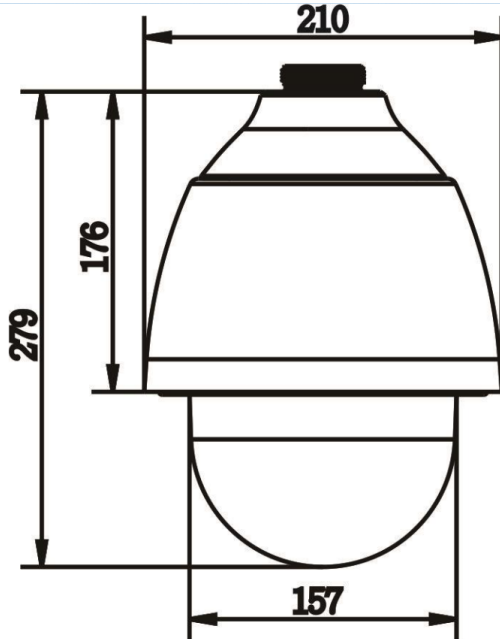

LINE DRAWINGS

Unit: mm