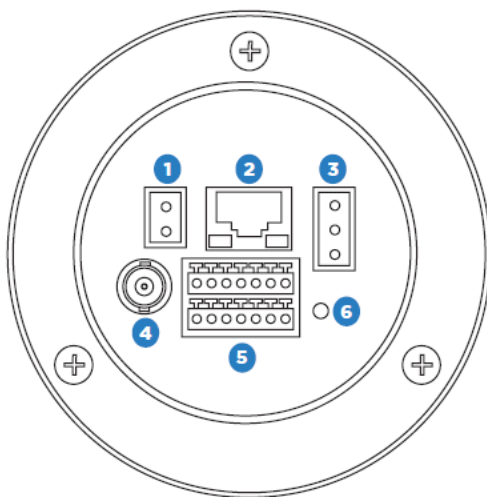

IMAGE COMPARISON

OE-C8103 and OE-C8203 maximum zoom @20x

OE-C8213 maximum zoom @30x

The information contained in this document may be privileged, confidential and protected from disclosure. This information is subject to change without prior notice. OpenEye does its best to provide accurate information but cannot be held responsible for typos or mistakes.

LINE DRAWINGS

Unit: mm

CONNECTIONS

24vAC / PoE+

Power (12vDC)	1	Power supply to camera for non-PoE networks
RJ-45	2	For network and PoE+ connections
Power (24vAC)	3	Power supply to camera for non-PoE networks
BNC	4	For analog video output
I/O Connections	5	Alarm, Audio and RS-485 I/O connections
Reset Button	6	Reset the camera to the factory default
SD Card Slot (under dome)		Insert the SD card into the card slot to store videos and snapshots