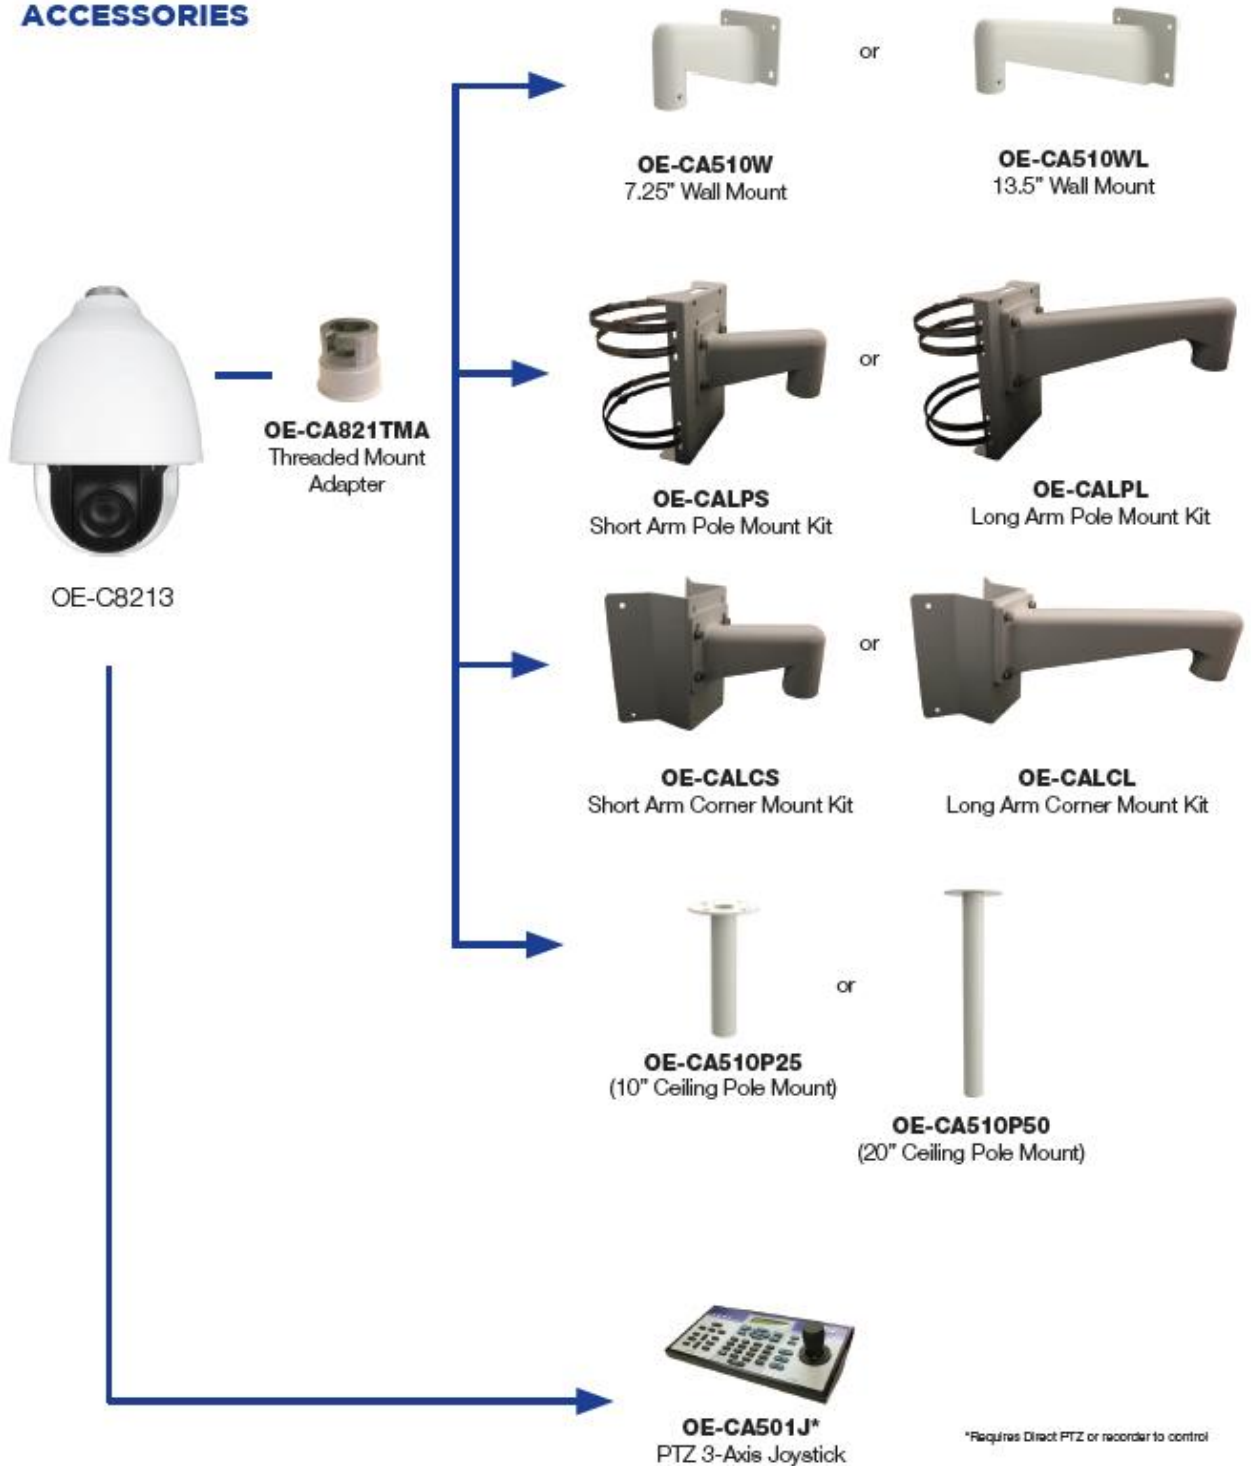

ACCESSORIES