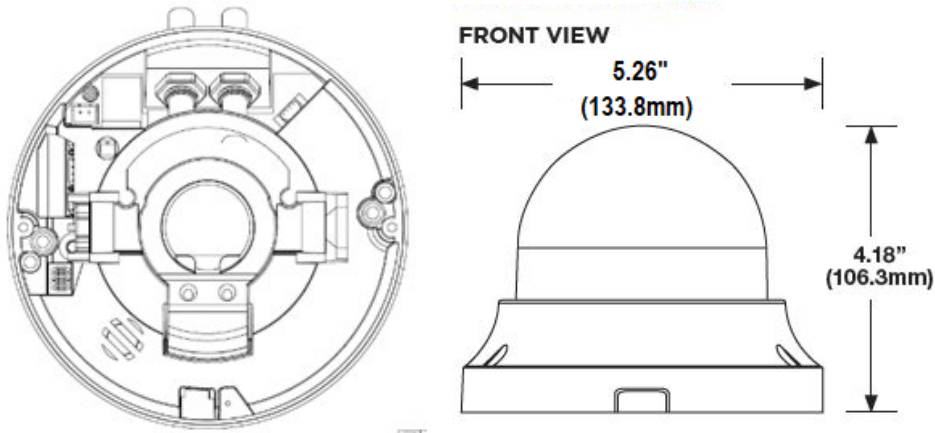

LINE DRAWINGS