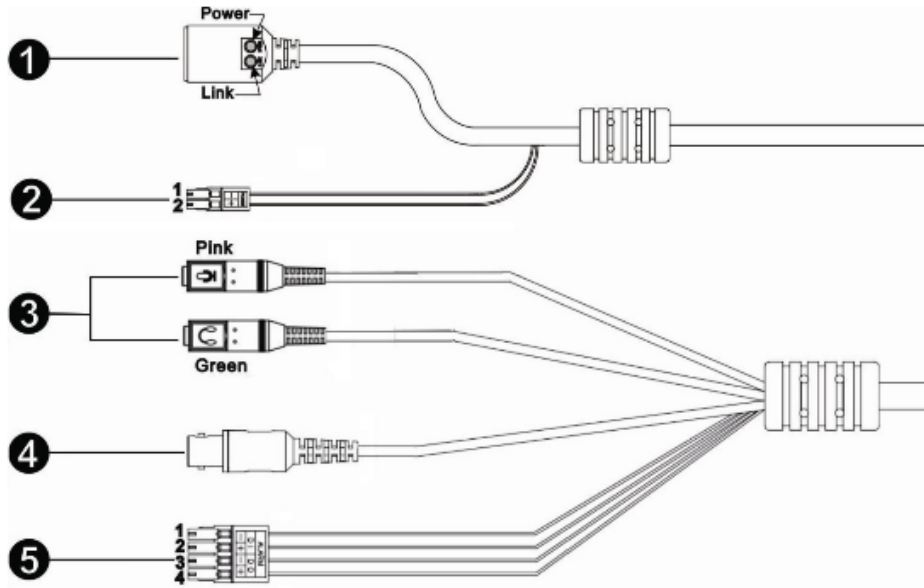

LINE DRAWINGS