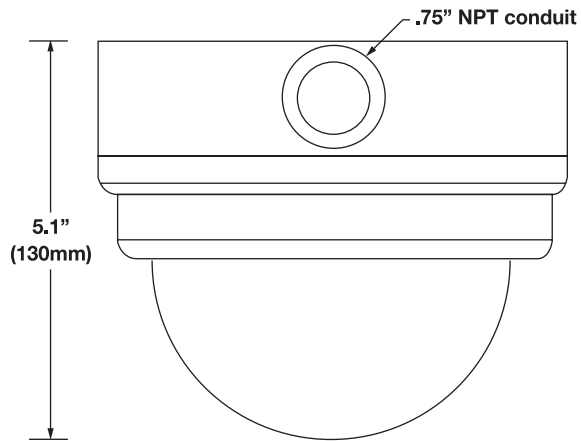

700-SERIES - HIGH RESOLUTION OUTDOOR IP DOME

SYSTEM IMAGES

SIDE VIEW