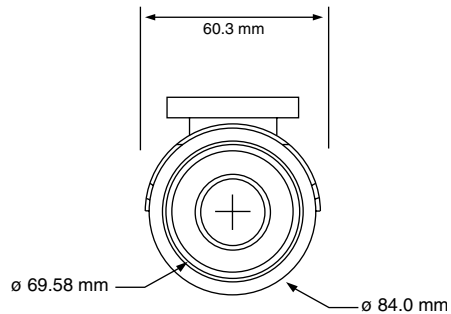

POWER	
Power Consumption	12vDC: 15W 24vAC: 13W PoE: 12W
Input Voltage	12vDC / 24vAC / PoE
PoE Class	3

PHYSICAL	
IR Range	Up to 30m
microSD Card Slot	Up to 64GB
IR LED	Auto / LED on / LED off / Smart IR / Light Sensor
Analog Output	1.0 Vp-p / 75 Ω, BNC
Audio In / Out	Stereo phone jack, ø 3.5mm
Alarm In / Out	4-pin terminal block
Camera Weight	2.3lb (1kg)
Dimensions	L: 10.5 W: 2.375 H: 3.5in (266.7 x 60.325 x 88.9mm)
Housing / Dome Cover	Plastic / metal housing

DIMENSIONS

FRONT VIEW

SIDE VIEW

ACCESSORIES

OE-C7224-AWR

OE-CA7224BB
(OE-C7224-AWR Junction Box)