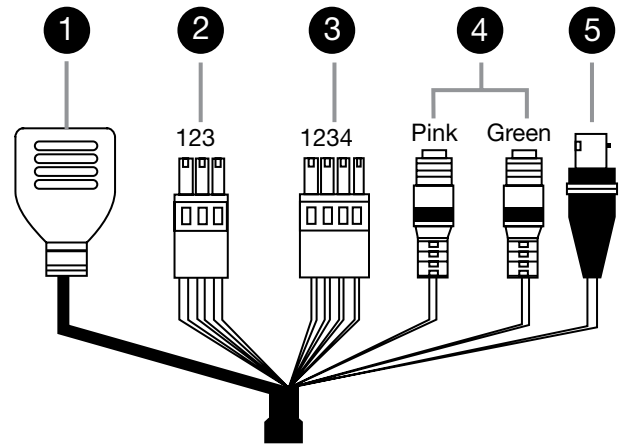

SPECIFICATIONS

CAMERA	
Part Number	OE-C7224-AWR
Maximum Resolution	4MP
Image Sensor	1/3" Progressive CMOS
Video Compression	H.264 / MJPEG
Frame Rate	25/30FPS @ 4MP H.264
ONVIF	Profile S compliant
Streaming	Up to 4 simultaneous streams
Lens	3~10.5mm Motorized
Field of View	92° (Wide), 31° (Tele)
Browser Support	Internet Explorer (6.0+) / Chrome / Firefox / Safari
Day / Night	True Day / Night
Wide Dynamic Range	True WDR on / off @ 3.6MP
Minimum Illumination @ 30IRE	Color: 0.1 Lux B/W: 0.01 Lux
White Balance	Auto / Manual / ATW / One Push
Auto White Balance Range	2700~7800K
Backlight Compensation	2500~10000K
Auto Gain Control	Yes

ENVIRONMENTAL	
IP Rating	IP66
Operating Temperature	w/o heater: -40 ~ 122 °F (-40 ~ 50 °C)
Heater (Cold Start)	12vDC: -22 °F (-30 °C) 24vAC and PoE: -40 ~ 122 °F (-40 ~ 50 °C)
Heater Operational Threshold	+5 °C on, +15 °C off
UL Listed Product	Yes

POWER	
Power Consumption	12vDC: 15W 24vAC: 13W PoE: 12W
Input Voltage	12vDC / 24vAC / PoE
PoE Class	3

PHYSICAL	
IR Range	Up to 30m
microSD Card Slot	Up to 64GB
IR LED	Auto / LED on / LED off / Smart IR / Light Sensor
Analog Output	1.0 Vp-p / 75 Ω, BNC
Audio In / Out	Stereo phone jack, ø 3.5mm
Alarm In / Out	4-pin terminal block
Camera Weight	2.3lb (1kg)
Dimensions	L: 10.5 W: 2.375 H: 3.5in (266.7 x 60.325 x 88.9mm)
Housing / Dome Cover	Plastic / metal housing

CONNECTIONS

DONGLE