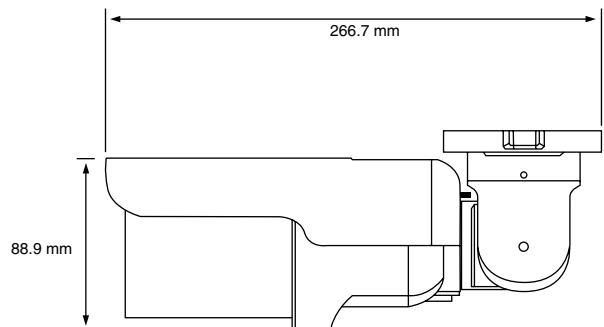

POWER	
Power Consumption	12vDC: 15W 24vAC: 13W PoE: 12W
Input Voltage	12vDC / 24vAC / PoE
PoE Class	3

PHYSICAL	
IR Range	Up to 30m
microSD Card Slot	Up to 64GB
IR LED	Auto / LED on / LED off / Smart IR / Light Sensor
Analog Output	1.0 Vp-p / 75 Ω, BNC
Audio In / Out	Stereo phone jack, ø 3.5mm
Alarm In / Out	4-pin terminal block
Camera Weight	2.3lb (1kg)
Dimensions	L: 10.5 W: 2.375 H: 3.5in (266.7 x 60.325 x 88.9mm)
Housing / Dome Cover	Plastic / metal housing

DIMENSIONS

FRONT VIEW

SIDE VIEW

ACCESSORIES

OE-C7224-AWR

OE-CA7224BB
(OE-C7224-AWR Junction Box)