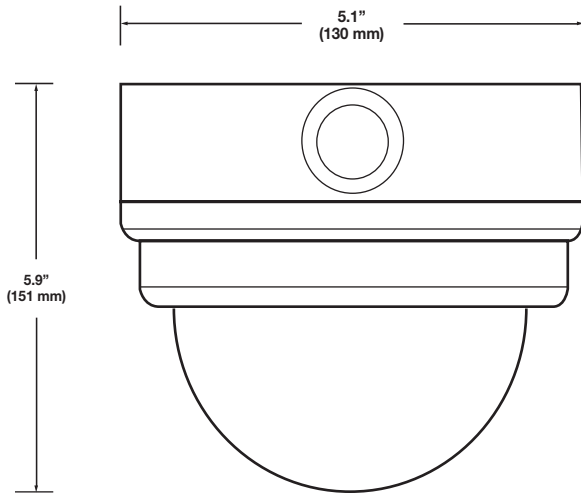

700-SERIES - HIGH RESOLUTION OUTDOOR IP DOME

SYSTEM IMAGES

REAR VIEW