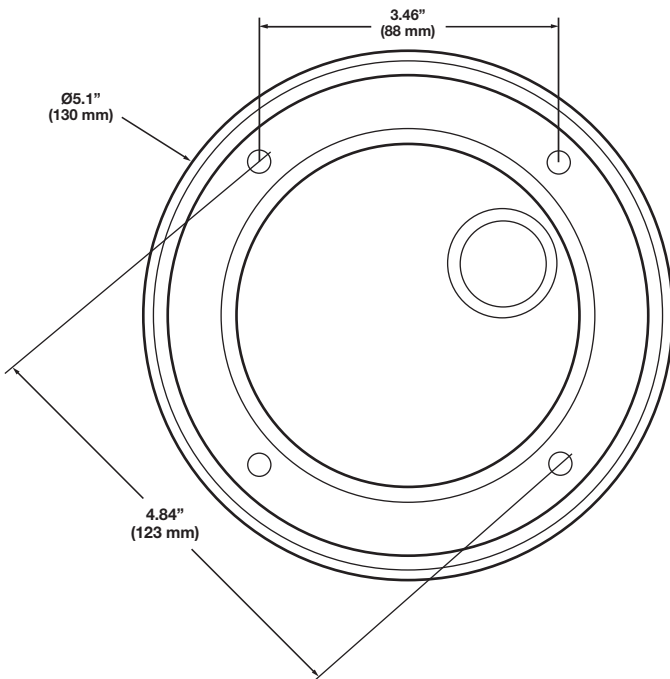

BOTTOM VIEW

700-SERIES MODELS

OE-C7163	High Resolution Outdoor IP Dome
OE-C7163-A	High Resolution Outdoor IP Dome w/ Motorized Lens
OE-C7163-R	High Resolution Outdoor IR IP Dome
OE-C7163-AR	High Resolution Outdoor IR IP Dome w/ Motorized Lens

ACCESSORIES / UPGRADES

OE-CA7000FMK	Flush Mount Kit
OE-CA7000WS	Wall Mount Kit with 7.25" arm and pendant housing
OE-CA7000WL	Wall Mount Kit with 13.5" arm and pendant housing
OE-CA7000CS	Ceiling Mount Kit with 10" pole, ceiling plate, and pendant housing
OE-CA7000CL	Ceiling Mount Kit with 20" pole, ceiling plate, and pendant housing
OE-CA7000PT25	1.25" Threaded Pipe Kit with 1.25" threaded pipe adapter and pendant housing
OE-CA7000PT50	1.5" Threaded Pipe Kit with 1.5" threaded pipe adapter and pendant housing
OE-C7000CS	Corner Mount Kit with 7.25" arm, corner bracket, and pendant housing
OE-C7000CL	Corner Mount Kit with 13.5" arm, corner bracket, and pendant housing
OE-C7000PS	Pole Mount Kit with 7.25" arm, corner bracket, and pendant housing
OE-C7000PL	Pole Mount Kit with 13.5" arm, corner bracket, and pendant housing