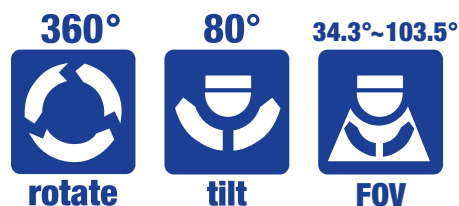

700-SERIES - HIGH RESOLUTION OUTDOOR IP DOME

OE-C7163
OE-C7163-A

OE-C7163-R
OE-C7163-AR

DESCRIPTION

OpenEye's 700-Series high resolution outdoor IP dome cameras provide superior video quality and design. With features such as full 3 megapixel resolution and a tamper resistant design, the OE-C7163 camera is a smart choice for outdoor surveillance applications. The OE-C7163-A model provides the same features with the addition of a software-activated auto-focus lens making installation quick and easy.

HIGHLIGHTS

- » 3MP resolution
- » 3 ~ 9 mm (96.68°~22.56° FoV) focal length
- » IP66 (Outdoor) IP rating
- » True Day / Night (IR Cut Filter)
- » H .264 / MJPEG video compression
- » Sony 1/2.8" CMOS image sensor
- » ONVIF™ Profile S compliant

PHYSICAL

	OE-C7163	OE-C7163-A	OE-C7163-R	OE-C7163-AR
IR Range	-		Up to 50 ft (15 m)	
IR LED	-		24 LEDs (850 nm)	
Analog Output	Yes (BNC)			
Audio In / Out	1/1			
Alarm In / Out	1/1			
microSD Card Slot	microSD / microSDHC 32GB max			
Camera Weight	1.7 lbs			
Dimensions	(H x W): 5.9" x 5.1" (151 mm x 130 mm)			
Housing / Dome Cover	White / Clear			
Tilt / Rotation	Tilt=80° Rotation=360°			