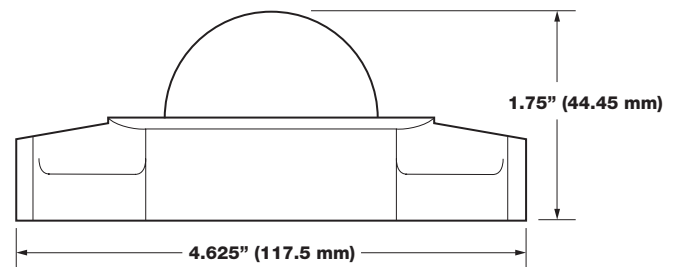

90°-180°

rotate

95°

tilt

700-SERIES - HIGH RESOLUTION OUTDOOR IP DOME

CAMERA SPECIFICATIONS

Model Number	OE-C7112
Maximum Resolution	1080p (2MP)
Image Sensor	Sony 1/2.8° CMOS
Video Compression	H.264 / MJPEG
Frame Rate	30 IPS @ 1080P [1920 x 1080 / 2MP] 30 IPS @ 1280 x 1024 (1.3MP) 30 IPS @ 720P [1280 x 720 / 1MP] 30 IPS @ D1 [720 x 480] 30 IPS @ CIF [352 x 240]
ONVIF	Profile S
Streaming	Up to 4 simultaneous streams
Browser Support	Internet Explorer (ActiveX), Chrome, Firefox, Safari (Quicktime)
Day / Night	Digital Day / Night
Wide Dynamic Range	Digital WDR
Lens	3.6 mm
Horizontal Field of View	71.8°
Iris	F1.8 Fixed
Minimum Illumination @ 50 IRE	0.6 Lux
Minimum Resolution @ 30 IRE	0.1 Lux
White Balance	Auto, Manual, ATW
Auto White Balance Range	Auto: 2700 ~ 8000 K ATW: 2450 ~ 10500 K
Backlight Compensation	Yes
Auto Gain Control	Yes

microSD Card Slot	microSD / microSDHC 32GB max
Camera Weight	0.4lbs (180 g)
Dimensions	Passive
Housing / Dome Cover	White / Clear
Tilt / Rotation	Tilt = 95° Rotation=120°

ACCESSORIES

OE-CA6-000PMK	600/6000 Series Pendant Cap
OE-CAL16ML-IR	16mm M12 Lens
OE-CAL29M12	2.8mm M12 Lens

DIMENSIONS

SIDE VIEW

BOTTOM VIEW