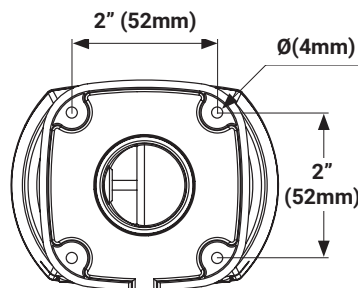

ENVIRONMENTAL		
IP Rating	IP67	
Operating Temperature	-31 ~ 140° F (-35 ~ 60° C)	-40 ~ 140° F (-40 ~ 60° C)
UL Listed Product	Yes	

POWER	
Power Consumption	Max 9W
Input Voltage	PoE / 12vDC

PHYSICAL		
IR Range	Up to 30M	Up to 50M
IK Rating	IK10	
Analog Video Out	1.0 Vp-p / 75 Ω, BNC	
Audio In/Out	1 / 1	
Alarm In/Out	1 / 1	
microSD Card Slot	128GB	
Camera Weight	2.05lb (.93kg)	1.7lb (0.75kg)
Dimensions	9.98" x 3.4" x 2.8" (253.4mm x 86mm x 71.7mm)	
Housing	Cast Aluminum	
Country of Origin	China	

SIDE VIEW

BASE VIEW

ACCESSORIES

OE-C7094-AWR
OE-C7098-AWR

OE-CA70JB
(Electrical Junction Box)

OE-CA70PLM
(Pole Mount Adapter)