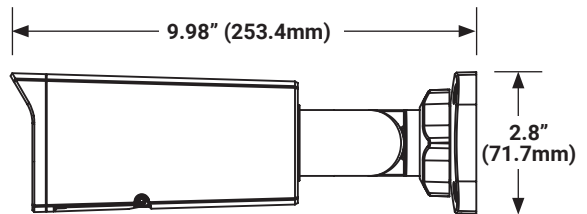

SPECIFICATIONS

CAMERA		
Part Number	OE-C7094-AWR	OE-C7098-AWR
Maximum Resolution	4MP	8MP
Lens	2.8~12mm Motorized autofocus lens	
Image Sensor	1/3" Progressive CMOS	1/2" Progressive CMOS
Video Compression	H.264, H.265, MJPEG	
Frame Rate	20 FPS @ 4MP	15 FPS @ 8MP
ONVIF™	Profile S / G compliant	
Streaming	Dual streams	
Browser Support	Internet Explorer (6+) / Chrome / Firefox / Safari	
Day / Night	True Day/Night	
Wide Dynamic Range	True Wide Dynamic Range	
Field of View	29° (tele)~95° (wide)	30° (tele)~98° (wide)
Minimum Illumination @ 30IRE	Color: .02 lux IR: 0 lux	
White Balance	Auto / Manual	
Auto White Balance Range	2000k ~ 10000K	
Backlight Compensation	Variable	
Auto Gain Control	Yes	

ENVIRONMENTAL		
IP Rating	IP67	
Operating Temperature	-31 ~ 140° F (-35 ~ 60° C)	-40 ~ 140° F (-40 ~ 60° C)
UL Listed Product	Yes	

POWER	
Power Consumption	Max 9W
Input Voltage	PoE / 12vDC

PHYSICAL		
IR Range	Up to 30M	Up to 50M
IK Rating	IK10	
Analog Video Out	1.0 Vp-p / 75 Ω, BNC	
Audio In/Out	1 / 1	
Alarm In/Out	1 / 1	
microSD Card Slot	128GB	
Camera Weight	2.05lb (.93kg)	1.7lb (0.75kg)
Dimensions	9.98" x 3.4" x 2.8" (253.4mm x 86mm x 71.7mm)	
Housing	Cast Aluminum	
Country of Origin	China	

CONNECTIONS

1	RJ-45	For network and PoE connections	
2	BNC	For analog video output	
3	Power (12vDC)	Power Connection	
4	Audio In/Out	Audio Out is reserved	
5	Alarm I/O	Blue	Ground
		Brown	Alarm Input
		Green	Alarm Out -
		Orange	Alarm Out +

SIDE VIEW

BASE VIEW