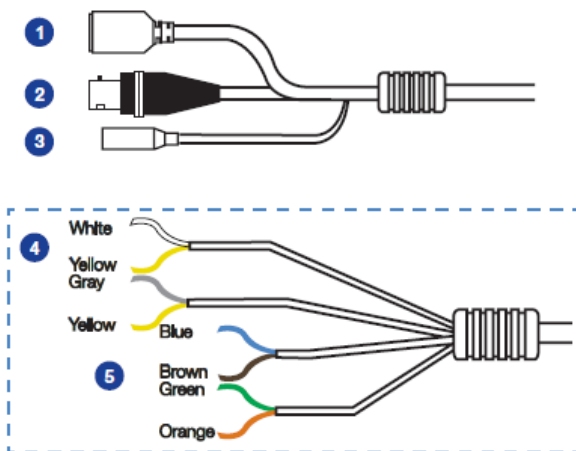

LINE DRAWINGS

SIDE VIEW

BASE VIEW

CONNECTIONS

1	RJ-45	For Network and PoE Connections	
2	BNC	For Analog Video Input	
3	Power(12vDC)	Power Connection	
4	Audio I/O	White	Audio Input
		Yellow	Ground
		Gray	Do Not Use (Reserved)
5	Alarm I/O	Yellow	Ground
		Blue	Ground
		Brown	Alarm Input
		Green	Alarm Out -
		Orange	Alarm Out +