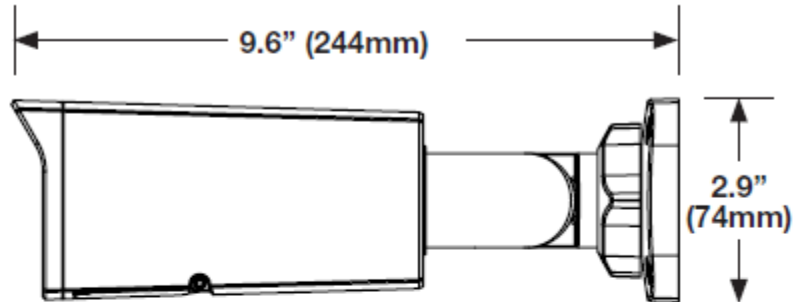

LINE DRAWINGS

SIDE VIEW