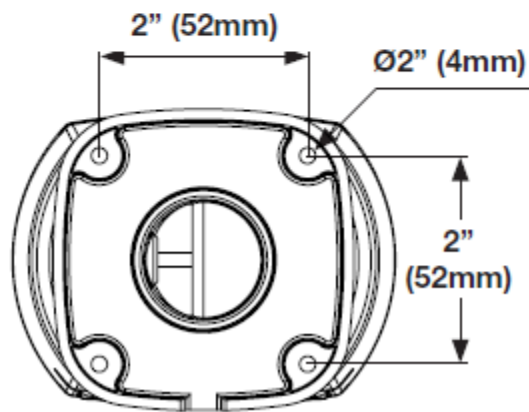

LINE DRAWINGS

SIDE VIEW

BASE VIEW

CONNECTIONS

1	RJ-45	For Network and PoE Connections	
2	BNC	For Analog Video Input	
3	Power(12vDC)	Power Connection	
4	Audio I/O	White	Audio Input
		Yellow	Ground
		Gray	Do Not Use (Reserved)
5	Alarm I/O	Yellow	Ground
		Blue	Ground
		Brown	Alarm Input
		Green	Alarm Out -
		Orange	Alarm Out +