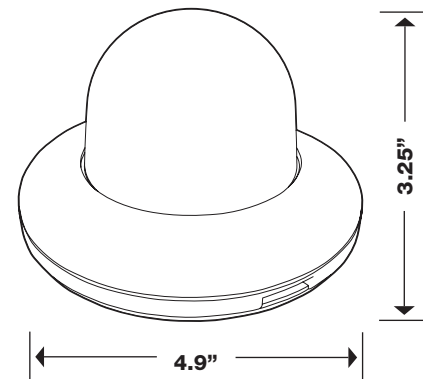

ENVIRONMENTAL

Model Number	OE-C7022-FPW	OE-C7022-APW
IP Rating	IP66 (Outdoor)	IP66 (Outdoor)
Operating Temperature	14°F (-10°C) ~ 122°F (50°C)	14°F (-10°C) ~ 122°F (50°C)
Heater	No	No
Heater Operational Threshold	N/A	N/A
Active / Passive Cooling	Active (fan)	Active (fan)

POWER

Model Number	OE-7022-FPW	OE-7022-APW
Power Consumption	8.2W Max	9W Max
Rated Amperage	0.68A	0.75A
Input Voltage	PoE / 12vDC	PoE / 12vDC
PoE Class	0	0

PHYSICAL

Model Number	OE-C7022-FPW	OE-C7022-APW
microSD Card Slot	microSD/microSDHC	microSD/microSDHC
Camera Weight	0.97 lb (439 g)	1.1 lb (499 g)
Dimensions	(W x H): 4.9" x 2.9" (125mm x 74mm)	(W x H): 4.9" x 3.25" (125mm x 83mm)
Tilt / Rotation	Tilt = 90° rotate = 350°	Tilt = 90° rotate = 350°

ACCESSORIES

OE-CA701WM	7012/7000 Wall Mount
OE-CA701PM	7012/7000 10" Pole Ceiling Mount Kit
OE-CA701BB	7012/7000 Junction Back Box

DIMENSIONS

OE-C7022-APW