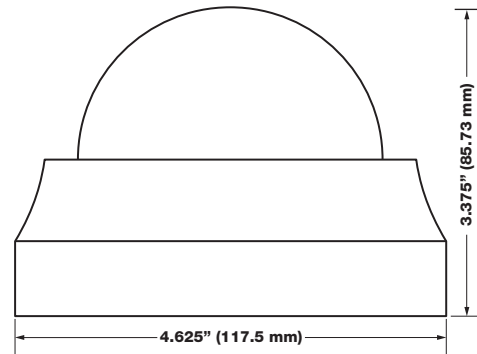

PHYSICAL

Model Number	OE-C6412-R	OE-6412-RT
IR LED	24 LEDs (850nm)	
IR Range	Up to 50 ft (15 m)	
Analog Output	N/A	Yes (BNC) for analog video output
Audio In / Out	N/A	1 / 1
Alarm In / Out	N/A	1 / 1
microSD Card Slot	microSD / microSDHC 32GB max	
Weight	0.73 lbs (330 g)	
Dimensions	(W x H): 4.625" x 3.125" (117 mm x 79.4 mm)	
Housing / Dome Cover	White / Clear	
Tilt / Rotation	tilt=60° rotation=360°	

DIMENSIONS

SIDE VIEW

BOTTOM VIEW