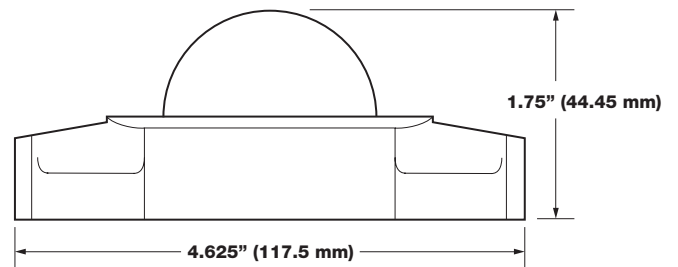

ENVIRONMENTAL

IP Rating	N/A (Indoor)
Operating Temperature	14°F (-10°C) ~ 122°F (50°C)
Heater	No
Active / Passive Cooling	Passive

PHYSICAL

microSD Card Slot	microSD / microSDHC 32GB max
Camera Weight	0.4lbs (180g)
Dimensions	(W x H): 4.625" x 1.75" (117 mm x 44.45 mm)
Housing / Dome Cover	White / Clear
Tilt / Rotation	Tilt= 95° Rotation=120°

POWER

Power Consumption	4.2W Max
Input Voltage	802.3af PoE Only
PoE Class	2

MODEL NUMBERS

OE-C6112-W	High Resolution Indoor IP Mini Dome with true WDR
-------------------	---

ACCESSORIES

OE-CA45AM	45° Angled Wall Mount
OE-CA6000M4S	6000 4S Electrical Box Plate
OE-CA6000HB	611 Series Black Housing
OE-CA6000PMK	600/6000 Pendant Cap
OE-CA6000PMG	600/6000 Gooseneck Wall Mount Kit
OE-CA6000PMW	600/6000 Low Profile Wall Mount Kit
OE-CAL6M12-IR	6mm M12 Lens
OE-CAL28M12	2.8mm M12 Lens

DIMENSIONS

SIDE VIEW

BOTTOM VIEW