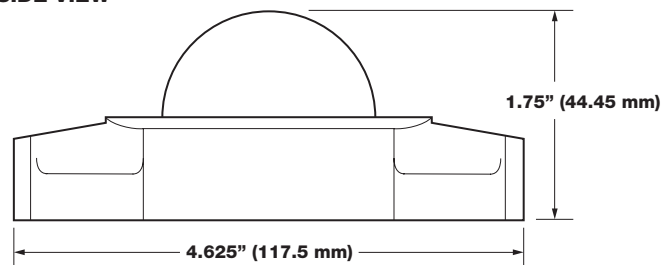

MODEL NUMBERS

OE-C6112	High Resolution Indoor IP Mini Dome
-----------------	-------------------------------------

PHYSICAL

microSD Card Slot	microSD / microSDHC 32GB max
Camera Weight	0.4 lbs (180 g)
Dimensions	(W x H): 4.625" x 1.75" (117 mm x 44.45 mm)
Housing / Dome Cover	White / Clear
Tilt / Rotation	Tilt=95° Rotation=120°

DIMENSIONS

SIDE VIEW

TOP VIEW