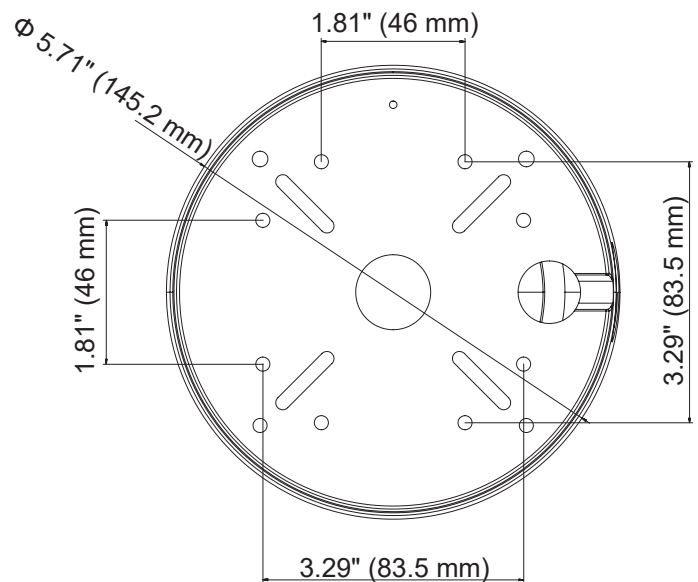

VERTICAL VIEW

* CVBS is not enabled by default. To use CVBS, the toggle switch under the dome cover must be physically switched to CVBS. Max resolution in CVBS mode is 960x480 (960H).