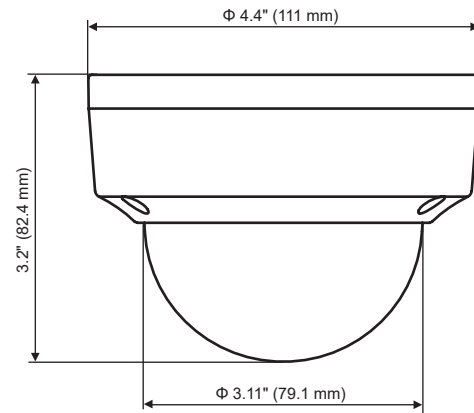

DIMENSIONS

SIDE VIEW