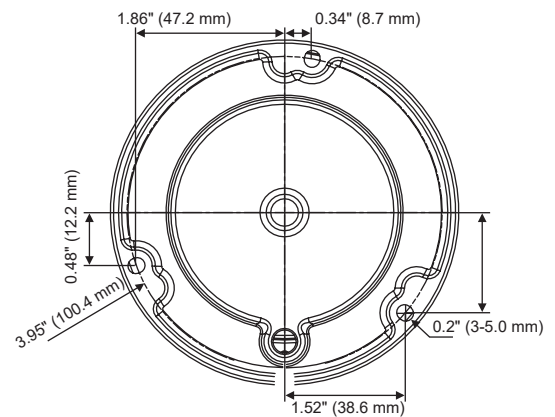

VERTICAL VIEW