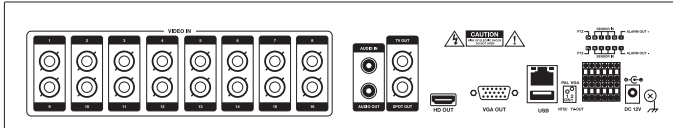

*Select models

E-SERIES SLIM - 960H EMBEDDED RECORDERS

SYSTEM IMAGES

4/8 CH FRONT

4/8 CH BACK

8 Channel Model Shown

16 CH FRONT

16 CH BACK