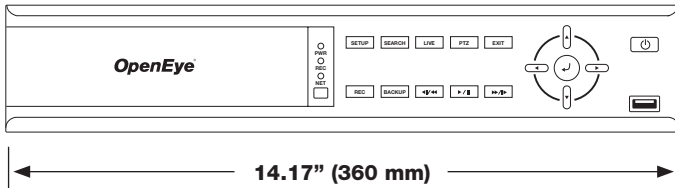

*Select models

E-SERIES SLIM - 960H EMBEDDED RECORDERS

SYSTEM IMAGES

4/8 CH FRONT

4/8 CH BACK

8 Channel Model Shown

16 CH FRONT

16 CH BACK