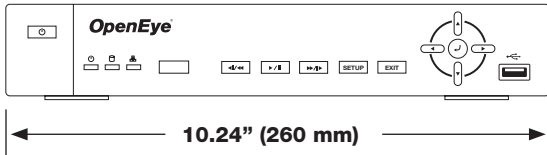

E-SERIES SLIM - 960H EMBEDDED RECORDERS

SYSTEM IMAGES

4/8 CH FRONT

4/8 CH BACK