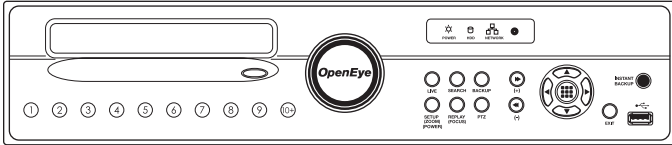

E-SERIES MODELS

OE-EMAX8	8 Channel 240 IPS DVR
OE-EMAX16	16 Channel 480 IPS DVR

SOFTWARE SOLUTIONS

RADIUS Multi-Site Software (Manages 100+ recorders simultaneously)
Mac Remote (Connects to one recorder at a time)
MDVR (iPhone, iPad, and Android devices)

*Select models

E-SERIES MAX - 960H EMBEDDED RECORDERS

SYSTEM IMAGES

FRONT

16.5" (420 mm)

BACK

16 Channel Model Shown

REMOTE