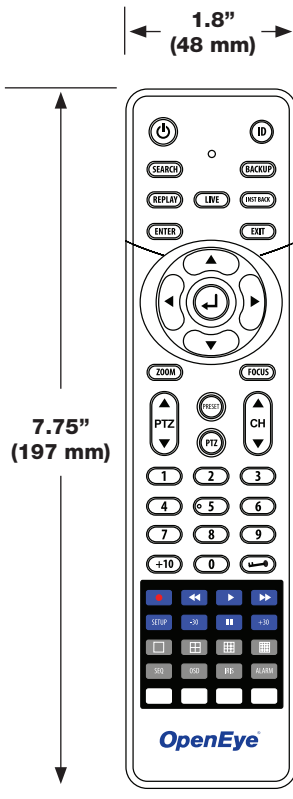

*Select models

E-SERIES MAX - 960H EMBEDDED RECORDERS

SYSTEM IMAGES

FRONT

16.5" (420 mm)

BACK

16 Channel Model Shown

REMOTE

HIGH RESOLUTION

E-Series Max recorders include HDMI outputs and support resolutions up to 960H. With up to 33% more detail in recorded and live video, you can be sure you're capturing all of the visual information of any scene.