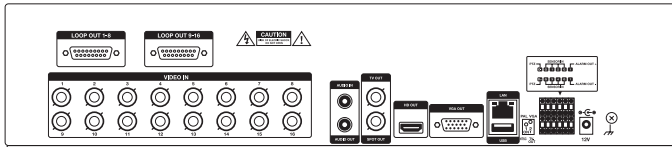

*Select models

E-SERIES MAX - 960H EMBEDDED RECORDERS

SYSTEM IMAGES

FRONT

16.5" (420 mm)

BACK

16 Channel Model Shown

REMOTE