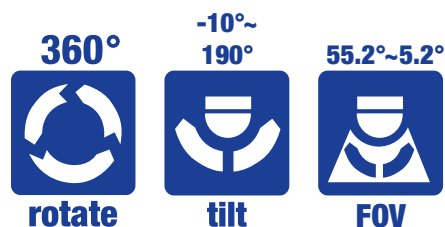

#### HIGHLIGHTS

- » 1080p (2MP) maximum resolution
- » 4.7 ~ 84.6mm (18x zoom) (55.2° ~ 5.2° FoV)  
» focal length
- » IP66 (Outdoor) IP rating
- » True Day / Night (IR cut filter)
- » Digital Wide Dynamic Range
- » H.264 / MJPEG video compression
- » Sony 1/2.8" CMOS image sensor
- » ONVIF Profile S compliant