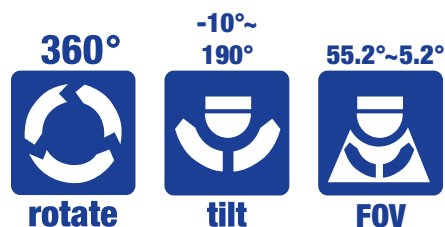

HIGHLIGHTS

- » 1080p (2MP) maximum resolution
- » 4.7 ~ 84.6mm (18x zoom) (55.2° ~ 5.2° FoV) focal length
- » IP66 (Outdoor) IP rating
- » True Day / Night (IR cut filter)
- » Digital Wide Dynamic Range
- » H.264 / MJPEG video compression
- » Sony 1/2.8" CMOS image sensor
- » ONVIF Profile S compliant

800-SERIES - HIGH SPEED DOME IP CAMERA

CAMERA SPECIFICATIONS

	CM-M806 (Rev C N4)
Maximum Resolution	1080p (2MP)
Image Sensor	Sony 1/2.8" CMOS
Video Compression	H.264 / MJPEG
Frame Rate	30 IPS @ 1080P [1920 x 1080 / 2MP] 30 IPS @ 1280 x 1024 / 1.3MP 30 IPS @ 720P [1280 x 720 / 1MP] 30 IPS @ 1024 x 768 30 IPS @ 800 x 600 30 IPS @ 720 x 480 30 IPS @ 640 x 480 30 IPS @ 352 x 240
ONVIF	Profile S
Streaming	Up to 4 simultaneous streams
Browser Support	Internet Explorer (ActiveX) Chrome, Firefox, Safari (Quicktime)
Day / Night	True Day/Night (IR Cut Filter)
Wide Dynamic Range	Digital WDR
Lens	4.7~84.6mm (18x zoom)
Horizontal Field of View	55.2°~5.2°
Iris	F1.6~F2.8
Minimum Illumination @ 50IRE	0.1 (Color) & 0.03 (B/W) lux @ F1.6
Minimum Illumination @ 30IRE	0.05 (Color) & 0.01 (B/W) lux @ F1.6
White Balance	Auto, Manual, ATW, Presets
Auto White Balance Range	Auto: 2700K~7500K ATW: 2500K~10000K
Backlight Compression	Yes
Auto Gain Control	Yes

PHYSICAL

	CM-M806 (Rev C N4)
Audio In / Out	1 / 1
Alarm In / Out	2 / 4
microSD Card Slot	microSD / microSDHC 32GB max
Weight	5.11lb (2.32kg)
Dimensions	Ø 7.5" (191.97mm) H: 11.1" (282.11mm)
Housing / Dome Cover	White/Clear
Tilt / Rotation	-10°~190° / 360° Endless