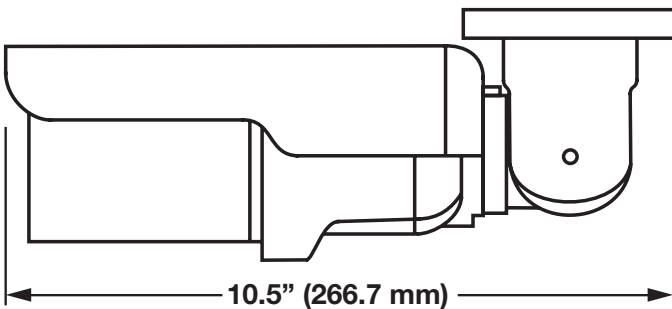

700-SERIES - 2MP OUTDOOR IR IP BULLET CAMERA

PHYSICAL

Model Number	OE-722VF
IR Range	Up to 50 ft (15 m)
IR LED	23 LEDs (850nm)
Analog Output	Yes (BNC)
Audio In / Out	1 / 1
Alarms In / Out	1 / 1
microSD Card Slot	microSD / microSDHC 32GB max
Camera Weight	
Dimensions	(L x W x H): 10.5" x 2.375" x 3.5" (266.7 mm x 60.325 mm x 88.9 mm)
Housing / Dome Cover	White / Clear

DIMENSIONAL DRAWING

SIDE VIEW