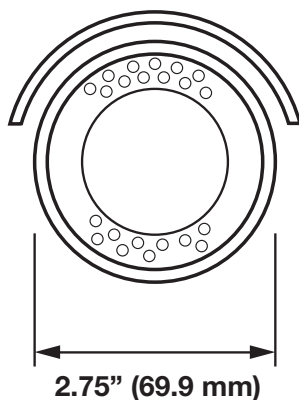

700-SERIES - 2MP OUTDOOR IR IP BULLET CAMERA

PHYSICAL

Model Number	OE-722VF
IR Range	Up to 50 ft (15 m)
IR LED	23 LEDs (850nm)
Analog Output	Yes (BNC)
Audio In / Out	1 / 1
Alarms In / Out	1 / 1
microSD Card Slot	microSD / microSDHC 32GB max
Camera Weight	
Dimensions	(L x W x H): 10.5" x 2.375" x 3.5" (266.7 mm x 60.325 mm x 88.9 mm)
Housing / Dome Cover	White / Clear

DIMENSIONAL DRAWING

SIDE VIEW

FRONT VIEW

2MP OUTDOOR IR IP BULLET MODELS

CM-722VF	2MP Outdoor IR IP Bullet, 3~9mm varifocal lens

ACCESSORIES / UPGRADES

OE-CAL16M12	6mm M12 Lens
OE-CAL28M12	2.8mm M12 Lens

BASE MOUNT