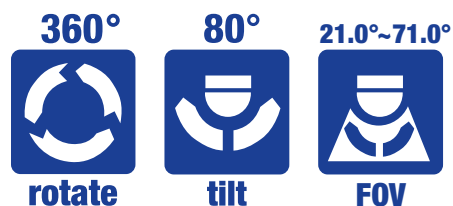

HIGHLIGHTS

- » ONVIF™ compliant
- » H.264 / MJPEG dual streaming
- » 2MP resolution (1080p HD)
- » IP66 weatherproof rating
- » True day / night
- » Optional auto-focus lens
- » Optional 23 IR LEDs