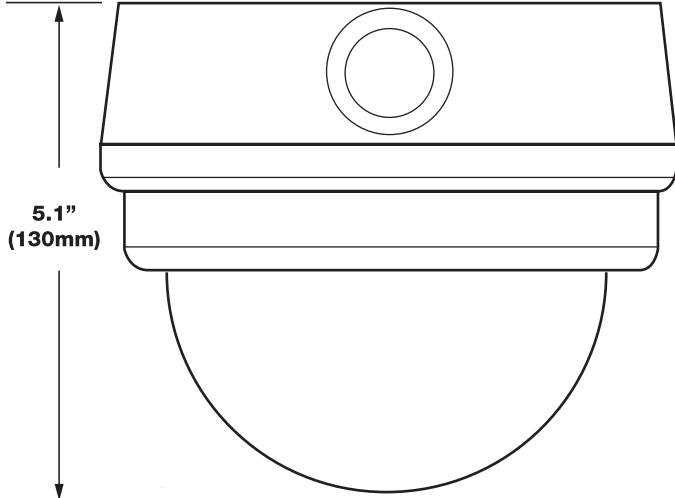

TOP VIEW

700-SERIES - HIGH RESOLUTION OUTDOOR IP DOME

SYSTEM IMAGES

SIDE VIEW