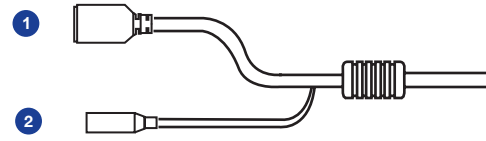

SPECIFICATIONS

CAMERA	
Part Number	OE-C7044-WR
Maximum Resolution	4MP
Lens	3.6mm Fixed Lens
Image Sensor	1/3", 4MP, Progressive Scan, CMOS
Video Compression	H.264 / H.265 / MJPEG
Frame Rate	20/25 IPS @ 4MP H.264
ONVIF	Profile S compliant
Streaming	Dual streams
Browser Support	Internet Explorer (6+) / Chrome / Firefox / Safari
Day / Night	IR-cut Filter w/ Auto Switch (ICR)
Wide Dynamic Range	True Wide Dynamic Range
Field of View	90.5°
Minimum Illumination @ 30IRE	Color: .6 lux BW: 0 lux w/ IR
White Balance	Auto / Manual / Scene
Auto White Balance Range	2000k ~ 10000K
Backlight Compensation	Yes
Auto Gain Control	Yes

ENVIRONMENTAL	
IP Rating	IP67
Operating Temperature	-31 ~ 140 °F (-35 ~ 60 °C)
UL Listed Product	Yes

POWER	
Power Consumption	Max 6.4W
Input Voltage	PoE / 12vDC

PHYSICAL	
IR Range	Up to 30M
IR LED	Auto / LED on / LED off / Smart IR / Light Sensor
Camera Weight	0.99lb (450g)
Dimensions	6.25 x 2.5 x 2.5in (157 x 63 x 63mm)
Housing	Cast Aluminum / Polycarbonate

CONNECTIONS