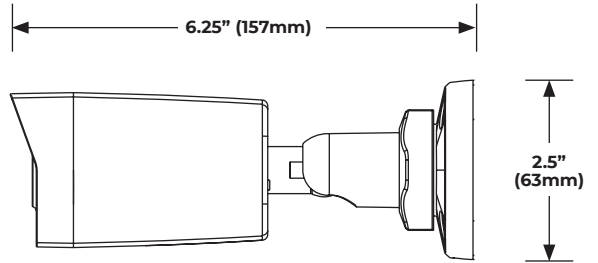

FEATURES

- 4MP maximum resolution
- IP67 outdoor rating
- True Day / Night
- True Wide Dynamic Range
- 1/3" Progressive CMOS image sensor
- ONVIF™ Profile S compliant

SPECIFICATIONS

CAMERA	
Part Number	OE-C7044-WR
Maximum Resolution	4MP
Lens	3.6mm Fixed Lens
Image Sensor	1/3", 4MP, Progressive Scan, CMOS
Video Compression	H.264 / H.265 / MJPEG
Frame Rate	20/25 IPS @ 4MP H.264
ONVIF	Profile S compliant
Streaming	Dual streams
Browser Support	Internet Explorer (6+) / Chrome / Firefox / Safari
Day / Night	IR-cut Filter w/ Auto Switch (ICR)
Wide Dynamic Range	True Wide Dynamic Range
Field of View	90.5°
Minimum Illumination @ 30IRE	Color: .6 lux BW: 0 lux w/ IR
White Balance	Auto / Manual / Scene
Auto White Balance Range	2000k ~ 10000K
Backlight Compensation	Yes
Auto Gain Control	Yes

ENVIRONMENTAL	
IP Rating	IP67
Operating Temperature	-31 ~ 140 °F (-35 ~ 60 °C)
UL Listed Product	Yes

POWER	
Power Consumption	Max 6.4W
Input Voltage	PoE / 12vDC

PHYSICAL	
IR Range	Up to 30M
IR LED	Auto / LED on / LED off / Smart IR / Light Sensor
Camera Weight	0.99lb (450g)
Dimensions	6.25 x 2.5 x 2.5in (157 x 63 x 63mm)
Housing	Cast Aluminum / Polycarbonate

CONNECTIONS

1	RJ-45	For network and PoE connections
2	Power (12vDC)	Power connection

DIMENSIONS

SIDE VIEW

ACCESSORIES

OE-C7044-WR

OE-CA70JB
Electrical Junction Box

OE-CA70PLM
Pole Mount Adapter