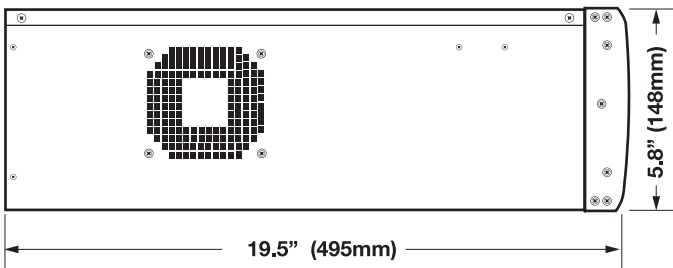

*Select models

X-SERIES - PROFESSIONAL GRADE HYBRID RECORDERS

SYSTEM IMAGES

FRONT

17.2" (438mm)

BACK

17.2" (438mm)

SIDE