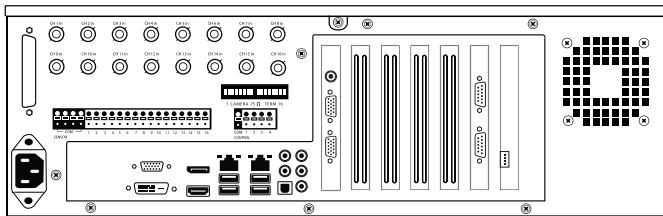

X3 MODELS

OE-X3U248	8 Channel 240 IPS HVR
OE-X3U4816	16 Channel 480 IPS HVR

Varied Storage Available for Each Model: 2TB, 4TB, 6TB, 9TB, 12TB

SOFTWARE SOLUTIONS

Remote Software (Connects to one recorder at a time)
RADIUS Multi-Site Software (Manages 100+ recorders simultaneously)
Emergency Agent (Alarm management)
Backup Viewer (Plays exported video in its proprietary format)
MDVR (iPhone, iPad, Android devices)

*Select models

X-SERIES - PROFESSIONAL GRADE HYBRID RECORDERS

SYSTEM IMAGES

FRONT

17.2" (438mm)

BACK

17.2" (438mm)

SIDE

19.5" (495mm)

5.8" (148mm)

ACCESSORIES / UPGRADES

HARDWARE	
OE-ZGBNIC	Intel network adapter upgrade - add third 10/100/1000 NIC
OE-ZGBDUALNIC	Dual gigabit network adapter expansion with teaming support
OE-ZMUX4	4 CH Multiplex Out upgrade
OE-ZSSDUPG	60GB Solid State Drive upgrade
OE-ZRD1SSDUPG	RAID 1, Dual 60GB Solid State Drive upgrade
OE-ZSER1P	Single port serial adapter
OE-ZSER2P	Dual port serial adapter
OE-ZSER8P	Eight port serial adapter
OE-ZPERFUP	System Performance Upgrade - Increased CPU and memory
SOFTWARE	
OE-ZUPHYBx	Hybrid channel upgrade, up to 16 channels
OE-ZUPNVRx	NVR software upgrade, up to 64 channels