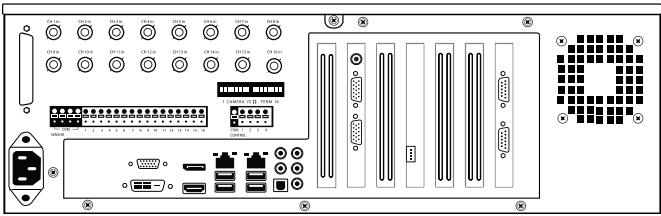

X-SERIES - PROFESSIONAL GRADE HYBRID RECORDERS

SYSTEM IMAGES

FRONT

17.2" (438mm)

BACK

17.2" (438mm)

SIDE

19.5" (495mm)