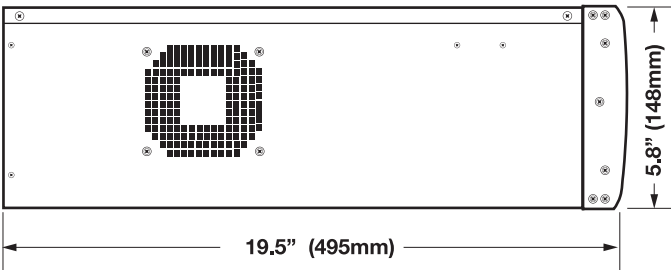

X-SERIES - PROFESSIONAL GRADE HYBRID RECORDERS

SYSTEM IMAGES

FRONT

17.2" (438mm)

BACK

17.2" (438mm)

SIDE

19.5" (495mm)