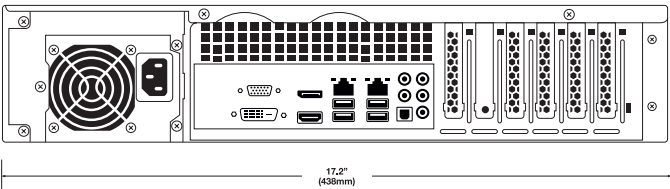

ACCESSORIES / UPGRADES

HARDWARE	
OE-ZGBNIC	Intel network adapter upgrade - add third 10/100/1000 NIC
OE-ZGBDUALNIC	Dual gigabit network adapter expansion with teaming support
OE-ZSSDUPG	60GB Solid State Drive upgrade
OE-ZRD1SSDUPG	RAID 1, Dual 60GB Solid State Drive upgrade
OE-ZDRPSU820	820W dual redundant power supply
OE-ZSER1P	Single port serial adapter
OE-ZSER8P	Eight port serial adapter
OE-ZPERFUP	System Performance Upgrade - Includes faster CPU and increased memory
SOFTWARE	
OE-ZUPNVRx	NVR software upgrade, up to 64 channels