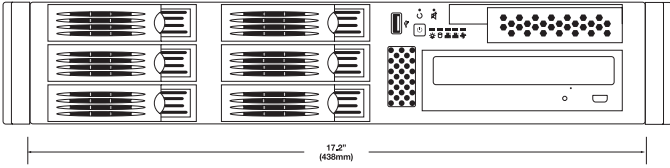

N-SERIES - PROFESSIONAL GRADE NETWORK RECORDERS

SYSTEM IMAGES

FRONT

BACK